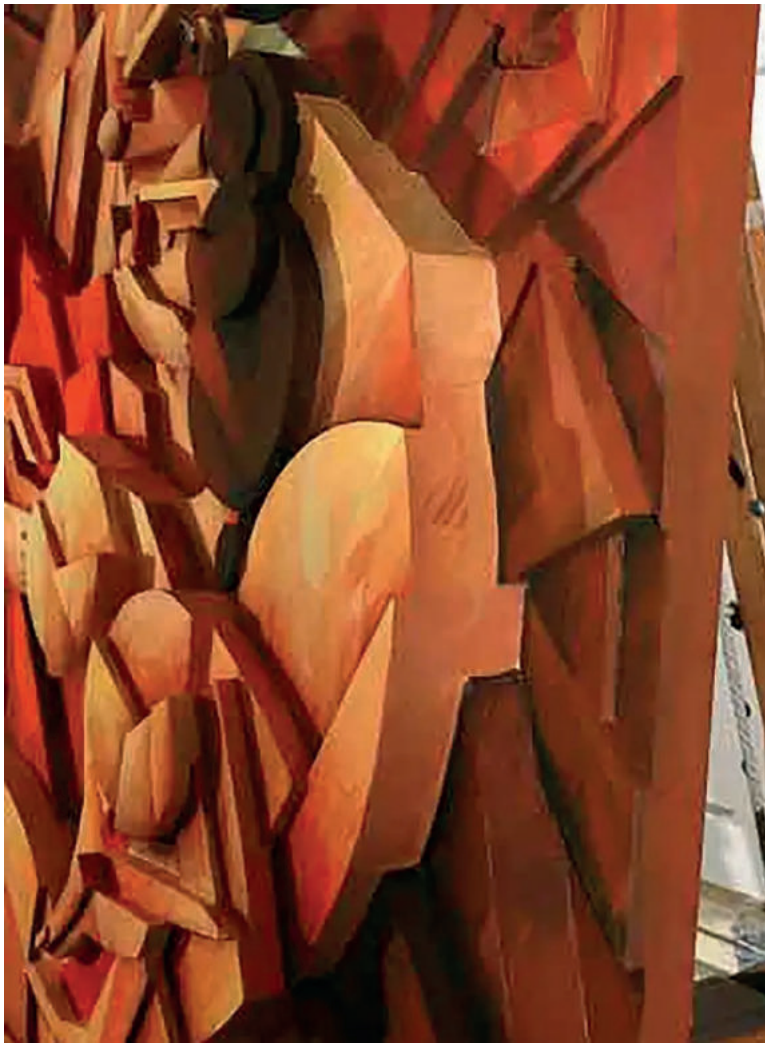

YUROZ
EXCLUSIVE STUDIOS

HARMONY

Dimension:

36" x 48"

These new wall sculptures are hand painted with acrylic/oil on mixed media carved panel. The delivery time 3-5 months. Thickest dimension is 6". Approximate weight is 190 LB. Edition size 9.